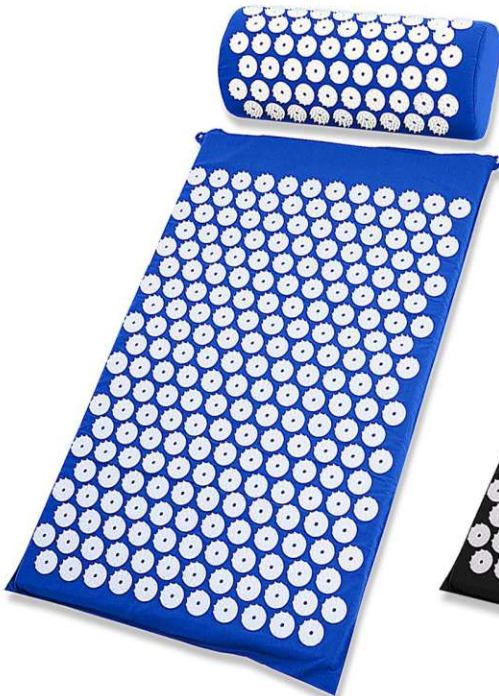

**SC-2918**  
 Size: 45X35X7cm  
 other customized sizes.

**SC-2919**

Size: 34X32X12cm  
other customized sizes.

**SC-2920**

Size: 33X31X11cm  
other customized sizes.

**SC-2921**

Size: 45X30X5cm, 45X30X10cm  
other customized sizes.

**SC-2922**  
Size: 27X20X21.5cm  
other customized sizes.

**SC-2923**  
Size: 63.2X63.5X25.5/5cm  
other customized sizes.

**SC-2924**  
Size: 60X30X6/2cm  
other customized sizes.

**SC-2925**

Pad: 66X40X2cm  
Pillow: 38X15X10cm  
other customized sizes.

Anti-bedsore inflatable seat cushion, breathable, comfortable and decompressing, three-dimensional hip protector, sitting on it disperses the force and relaxes the buttocks! It is made of high-quality PVC fabric.

Square blue colour

Square rose colour

Circular blue colour

Circular rose colour

**SC-2926**

Size: Tetragonum: 48X48cm  
Circle: 38cm  
other customized sizes.

Transparent PVC air-filling hole and air-filling bag using heat-sealing technology with strong safety sealing and no air leakage.