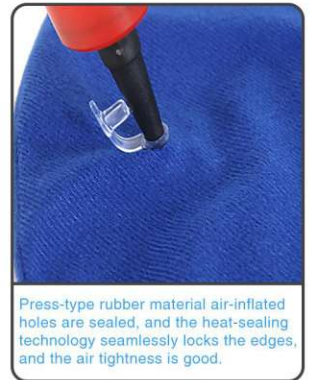

**SC-2927**

Size: 47X47cm  
other customized sizes.

A professional inflatable cushion that can effectively prevent bedsores, relax and repair your buttocks at all times!

The anti-decubitus round inflatable cushion is made of plush and comfortable fabric, which will not drop the velvet and give you a different soft touch. The circular hole design can keep the air flowing in the buttocks and give the buttocks a refreshing and hygienic environment.

Press-type rubber material air-inflated holes are sealed, and the heat-sealing technology seamlessly locks the edges, and the air tightness is good.